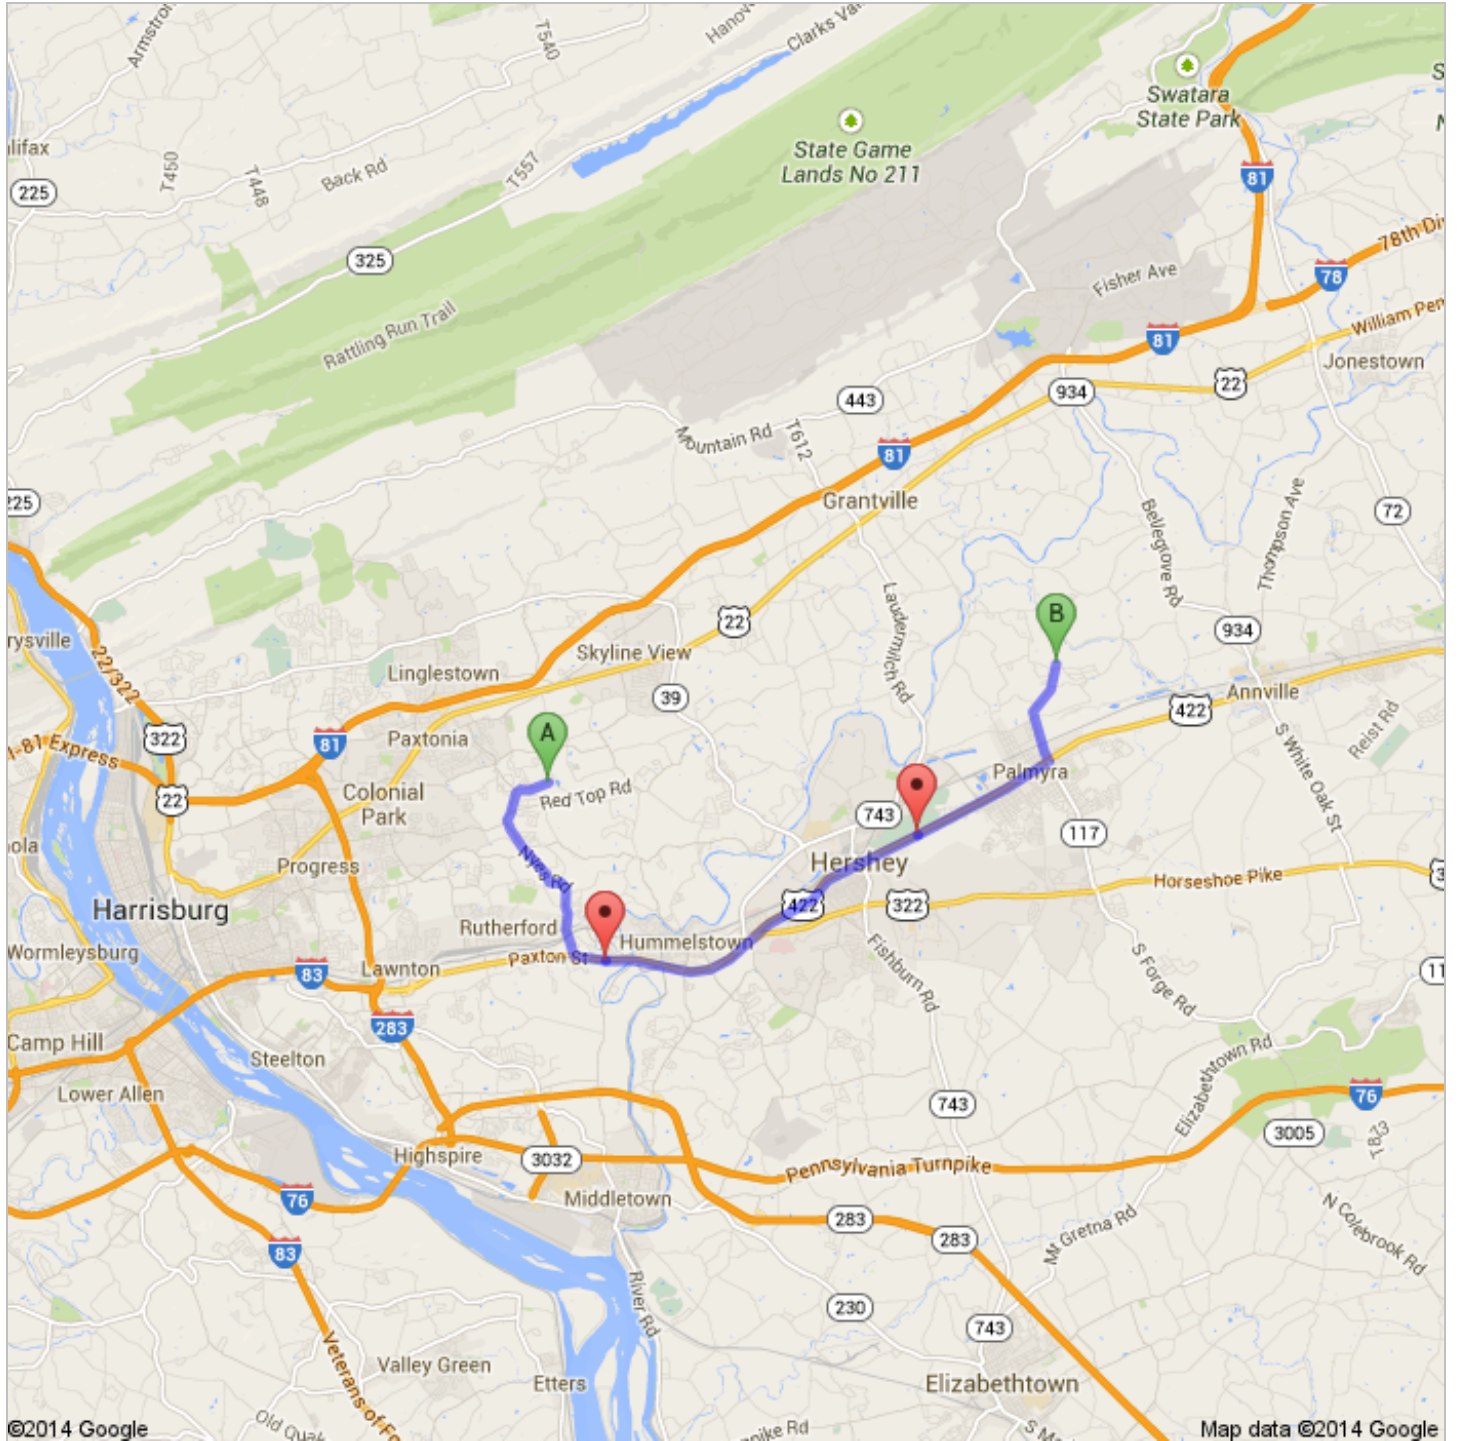

Directions to Sportsman Rd & Plum St, Annville, PA 17003
15.6 mi – about 27 mins

Harrisburg Hunters & Anglers

6611 Hunters Run Rd, Harrisburg, PA 17111

- | | | |
|--|---|----------------------------|
| | 1. Head southwest on Hunters Run Rd toward Deaven Rd
About 2 mins | go 0.6 mi
total 0.6 mi |
| | 2. Turn left onto Nyes Rd
About 5 mins | go 2.9 mi
total 3.6 mi |
| | 3. Continue onto Milroy Rd
About 1 min | go 0.6 mi
total 4.1 mi |
| | 4. Turn left onto Grayson Rd | go 0.1 mi
total 4.2 mi |
| | 5. Take the 1st right to stay on Grayson Rd | go 72 ft
total 4.2 mi |
| | 6. Take the 1st left onto US-322 E/Paxton St
About 3 mins | go 3.0 mi
total 7.3 mi |
| | 7. Continue onto US-422 E/Benjamin Franklin Hwy
About 11 mins | go 6.4 mi
total 13.7 mi |
| | 8. Turn left onto N Forge Rd
About 2 mins | go 0.8 mi
total 14.5 mi |
| | 9. Continue onto State Rte 4008
About 2 mins | go 1.0 mi
total 15.5 mi |
| | 10. Continue onto Sportsman Rd | go 430 ft
total 15.6 mi |

Sportsman Rd & Plum St, Annville, PA 17003

These directions are for planning purposes only. You may find that construction projects, traffic, weather, or other events may cause conditions to differ from the map results, and you should plan your route accordingly. You must obey all signs or notices regarding your route.

Map data ©2014 Google

Directions weren't right? Please find your route on maps.google.com and click "Report a problem" at the bottom left.