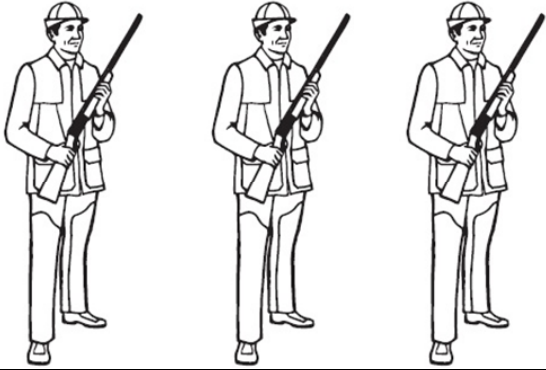

barrel

adjustable sling

forearm

**hooded front
sight with
interchangeable
inserts**

**fully adjustable
rear sight with
micrometer
adjustments**

muzzle

stock

butt

trigger guard

cocking lever

trigger

safety

sitting

ready carry

standing

cradle carry