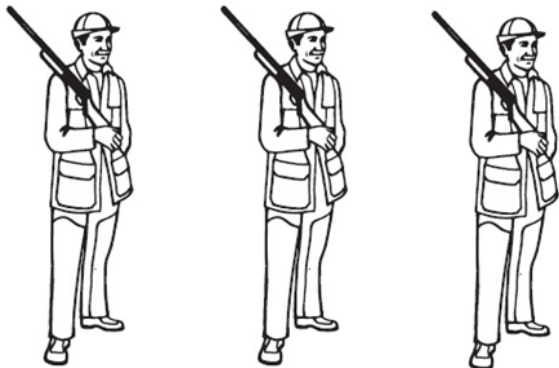

barrel

adjustable sling

forearm

**hooded front
sight with
interchangeable
inserts**

**fully adjustable
rear sight with
micrometer
adjustments**

muzzle

stock

butt

trigger guard

cocking lever

trigger

safety

sitting

ready carry

standing

cradle carry